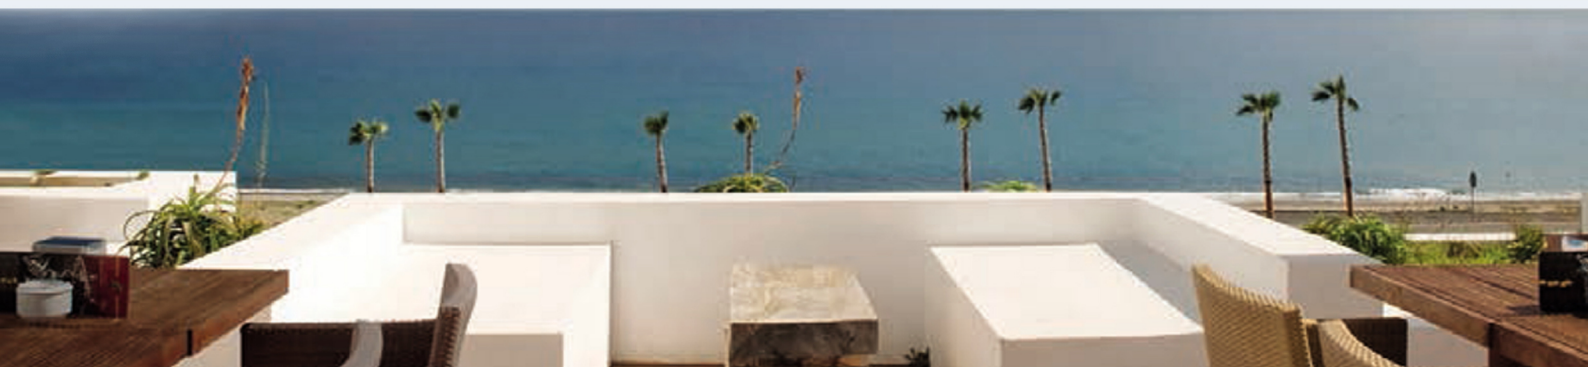

ZEN Patio System

Cover your outdoor area with the Zen Patio System

The ZEN Patio Retractable Roof System gives you the option to stay outside and enjoy the sun, or be protected from it.

Our system can be easily adapted to a range of designs and buildings and can be installed on existing timber, aluminium structures or even be built as its own free standing frame to give protection immediately.

Transform your outdoor to indoor, thanks to the innovative design and the high level of weather resistance.

- UV & heat protection creates a pleasant outdoor environment

- Architecturally designed profiles & components that can be colour coordinated to the existing house/building