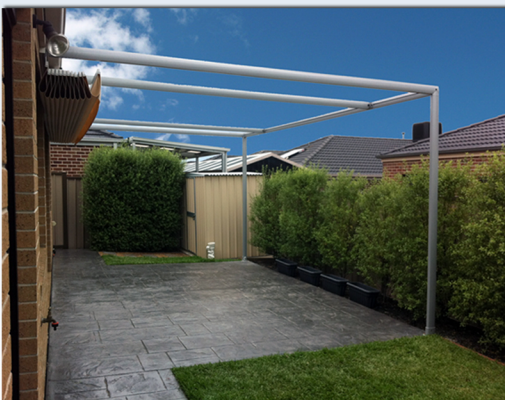

[Closed 2 leg wall mount Zen](#)