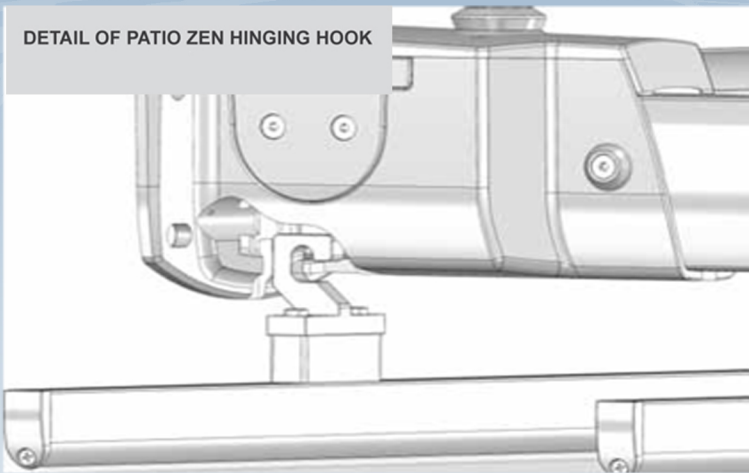

No council permit required* (check with local council)

The Zen Patios design was thought through with the essence of new trends and European Design, is clearly influenced by clear lines and open tidy spaces.

The goal was to create a well balanced covered area, in harmony with the environment.

By combining a sophisticated and innovative design, the system is a powerful decorative feature. also easy to assemble.