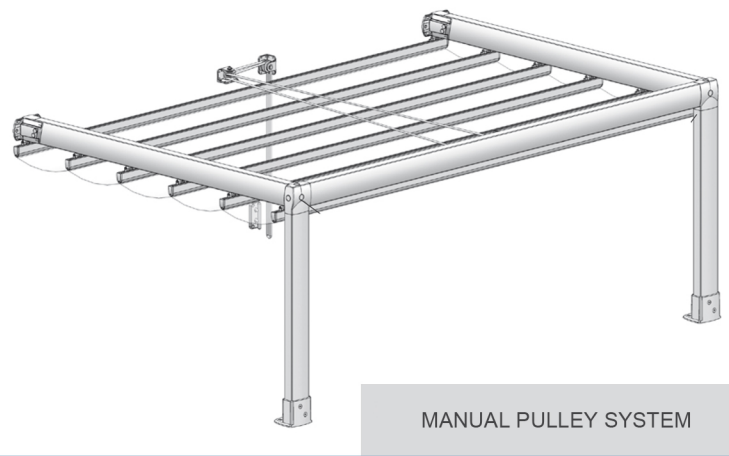

No council permit required* (check with local council)

The Zen Patios design was thought through with the essence of new trends and European Design, is clearly influenced by clear lines and open tidy spaces.

The goal was to create a well balanced covered area, in harmony with the environment.

By combining a sophisticated and innovative design, the system is a powerful decorative feature. also easy to assemble.