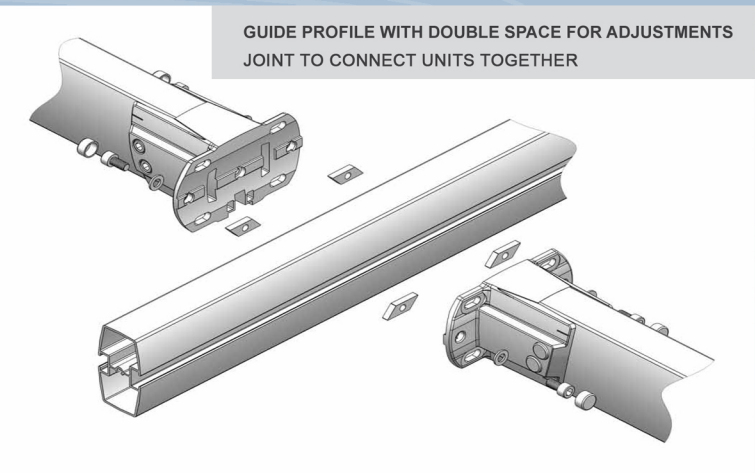

No council permit required* (check with local council)

The Zen Patios design was thought through with the essence of new trends and European Design, is clearly influenced by clear lines and open tidy spaces.

The goal was to create a well balanced covered area, in harmony with the environment.

By combining a sophisticated and innovative design, the system is a powerful decorative feature. also easy to assemble.