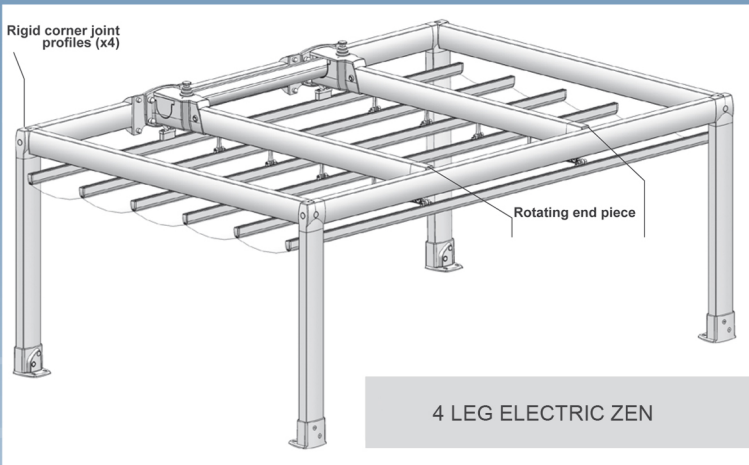

No council permit required* (check with local council)

The Zen Patios design was thought through with the essence of new trends and European Design, is clearly influenced by clear lines and open tidy spaces.

The goal was to create a well balanced covered area, in harmony with the environment.

By combining a sophisticated and innovative design, the system is a powerful decorative feature. also easy to assemble.