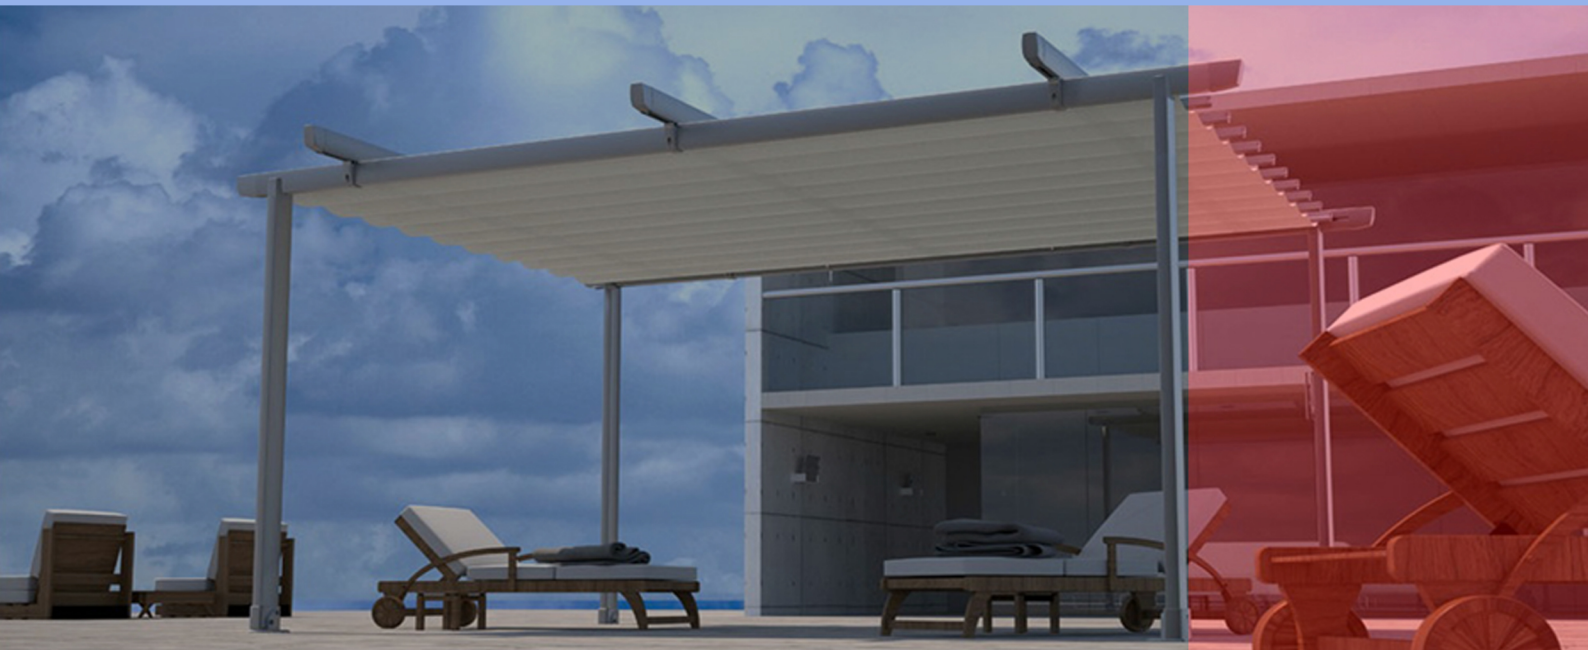

For further details,
please contact head office or your local distributor.

Croci Australia Pty. Ltd.
ACN 059 529 887
ABN 61 059 529 887
88-90 Derby Street
Pascoe Vale 3044
Victoria Australia

Tel: (03) 9354 4777

Fax: (03) 9354 1944

Email: sales@croci.com.au

Web: www.croci.com.au