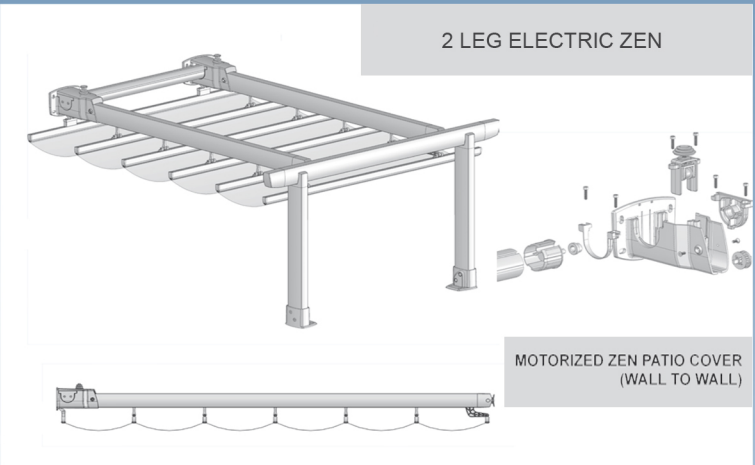

No council permit required* (check with local council)

The Zen Patios design was thought through with the essence of new trends and European Design, is clearly influenced by clear lines and open tidy spaces.

The goal was to create a well balanced covered area, in harmony with the environment.

By combining a sophisticated and innovative design, the system is a powerful decorative feature. also easy to assemble.